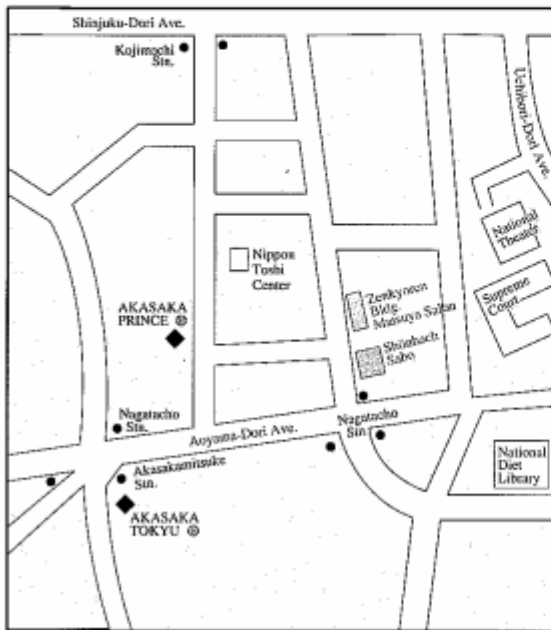

LOCATION MAP

MAP 1

MAP 2

- (1) Schönbach Sabo (Map 1)
2-7-5 Hirakawa-cho, Chiyoda-ku, Tokyo 102
Phone: 03-3261-8386
- (2) Matsuya Salon (Map 1)
Zenkyoren Bldg. 6F, 2-7-9 Hirakawa-cho,
Chiyoda-ku, Tokyo 102
Phone: 03-3265-3301
- (3) Akasaka Prince Hotel (Map 1)
1-2 Kioi-cho, Chiyoda-ku, Tokyo 102
Phone: 03-3234-1111
- (4) Akasaka Tokyu Hotel (Map 1)
2-14-3, Nagata-cho, Chiyoda-ku, Tokyo 104
Phone: 03-3580-2311
- (5) Ginza International (Kokusai) Hotel (Map 2)
8-7-13 Ginza, Chuo-ku, Tokyo 104
Phone: 03-3574-1121
- (6) Tokyo Green Hotel Awajicho (Map 3)
2-6 Kandaawaji-cho, Chiyoda-ku, Tokyo 101
Phone: 03-3255-4161

MAP 3