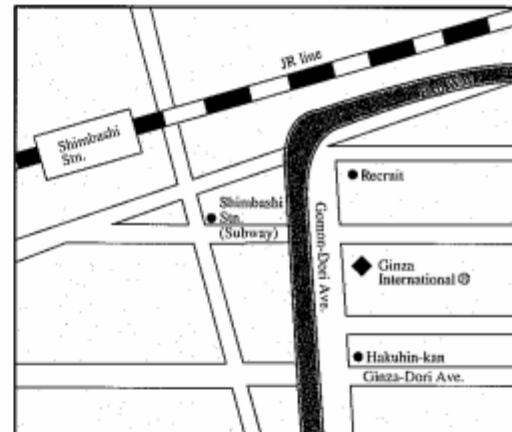

LOCATION MAP

MAP 1

MAP 2

- (1) Schönbach Sabo (Map 1)
2-7-5 Hirakawa-cho, Chiyoda-ku, Tokyo 102
Phone: 03-3261-8386
- (2) Matsuya Salon (Map 1)
Zenkyoren Bldg. 6F, 2-7-9 Hirakawa-cho,
Chiyoda-ku, Tokyo 102
Phone: 03-3265-3301
- (3) Akasaka Prince Hotel (Map 1)
1-2 Kioi-cho, Chiyoda-ku, Tokyo 102
Phone: 03-3234-1111
- (4) Akasaka Tokyu Hotel (Map 1)
2-14-3, Nagata-cho, Chiyoda-ku, Tokyo 104
Phone: 03-3580-2311
- (5) Ginza International (Kokusai) Hotel (Map 2)
8-7-13 Ginza, Chuo-ku, Tokyo 104
Phone: 03-3574-1121
- (6) Tokyo Green Hotel Awajicho (Map 3)
2-6 Kandaawaji-cho, Chiyoda-ku, Tokyo 101
Phone: 03-3255-4161

MAP 3